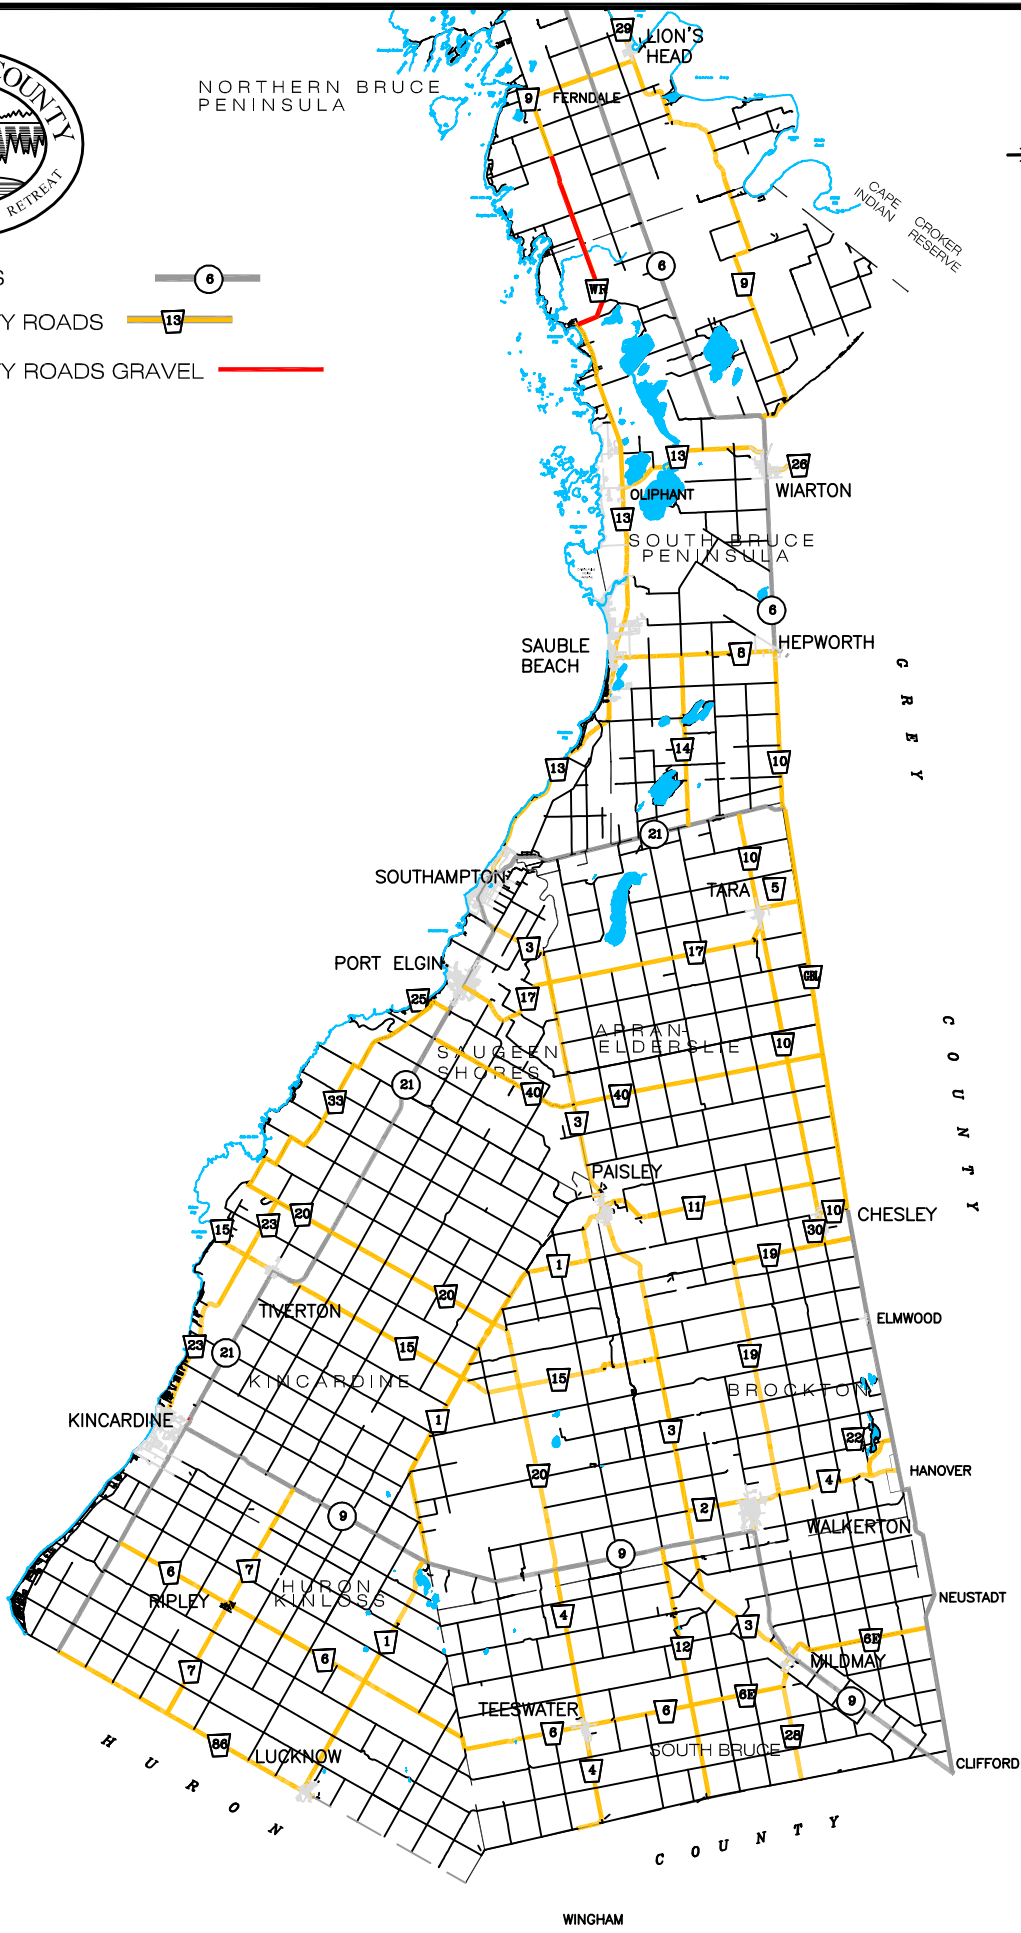

NORTHERN BRUCE PENINSULA

LEGEND

M. T. O. ROADS

BRUCE COUNTY ROADS

BRUCE COUNTY ROADS GRAVEL

**HIGHWAYS DEPARTMENT
COUNTY ROAD NETWORK**

November 23, 2011

REV 0

SCALE 1:500 000

FIGURE 1