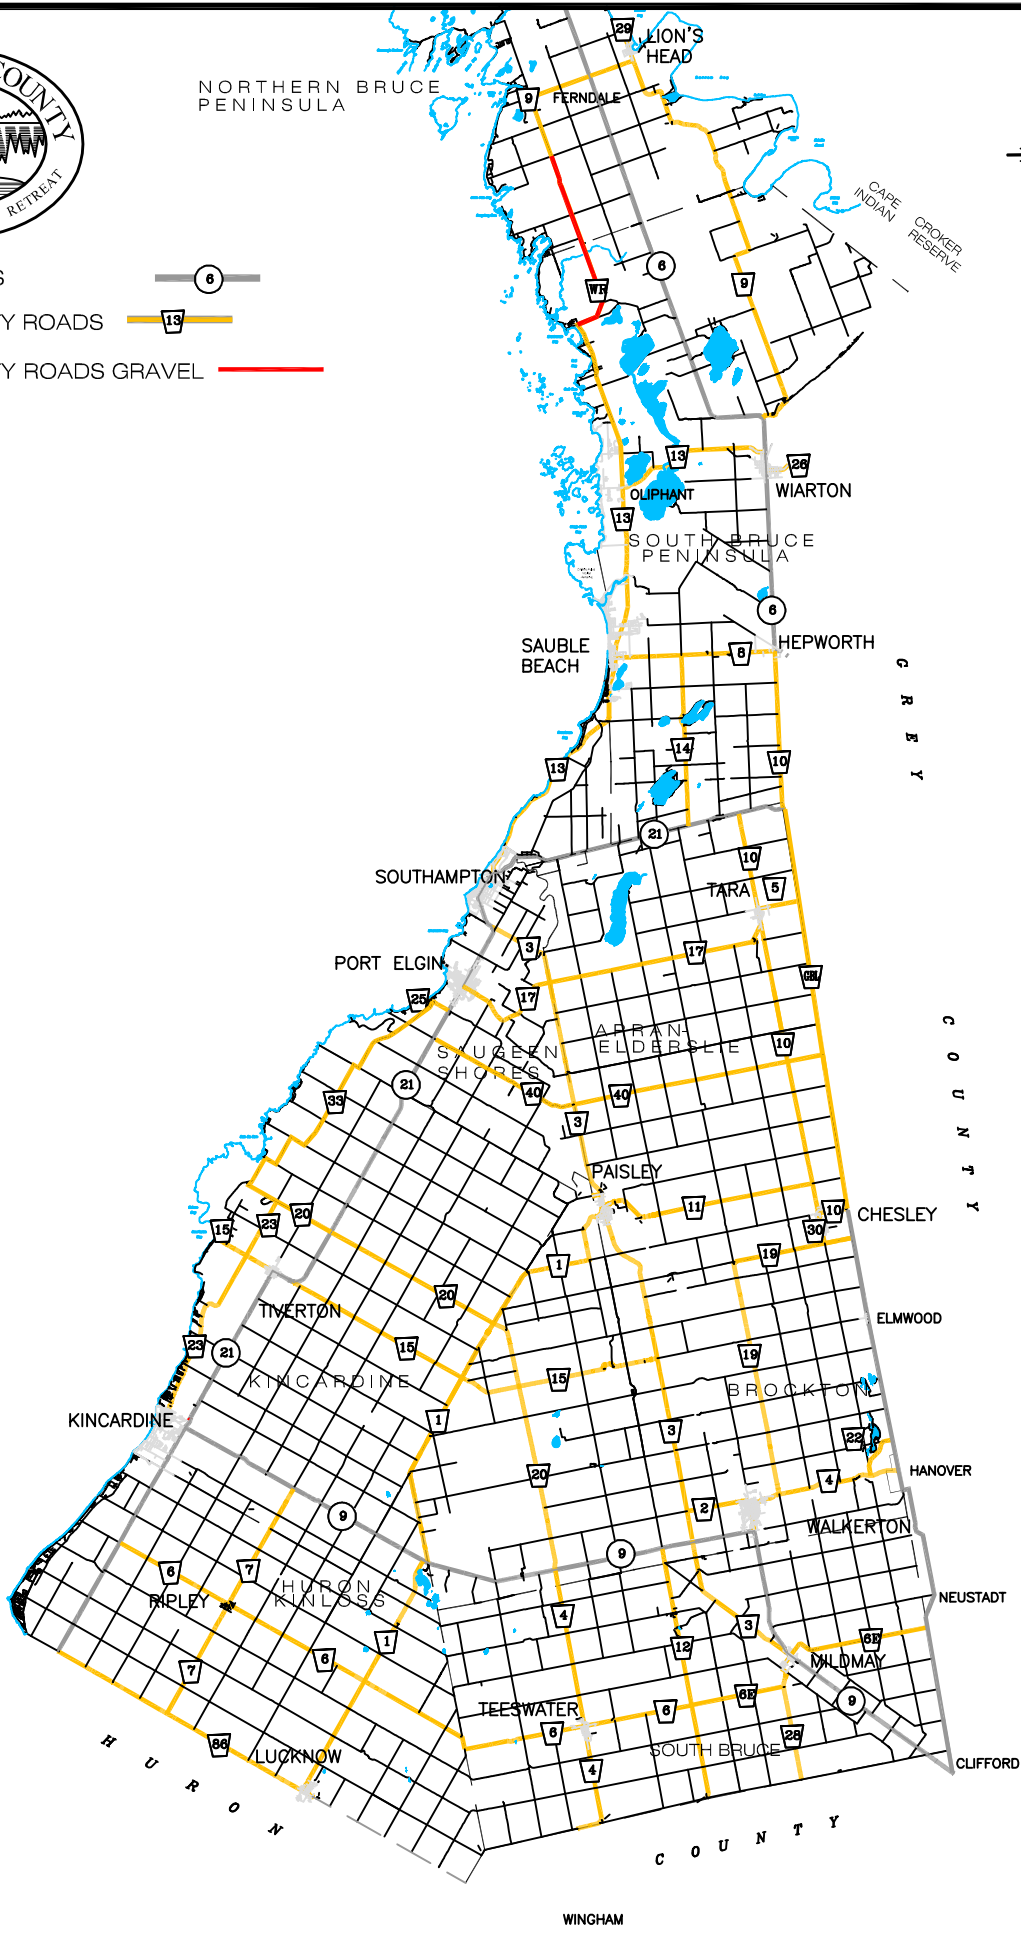

NORTHERN BRUCE PENINSULA

**LEGEND**

M. T. O. ROADS

BRUCE COUNTY ROADS

BRUCE COUNTY ROADS GRAVEL

**HIGHWAYS DEPARTMENT  
COUNTY ROAD NETWORK**

November 23, 2011

REV 0

SCALE 1:500 000

FIGURE 1