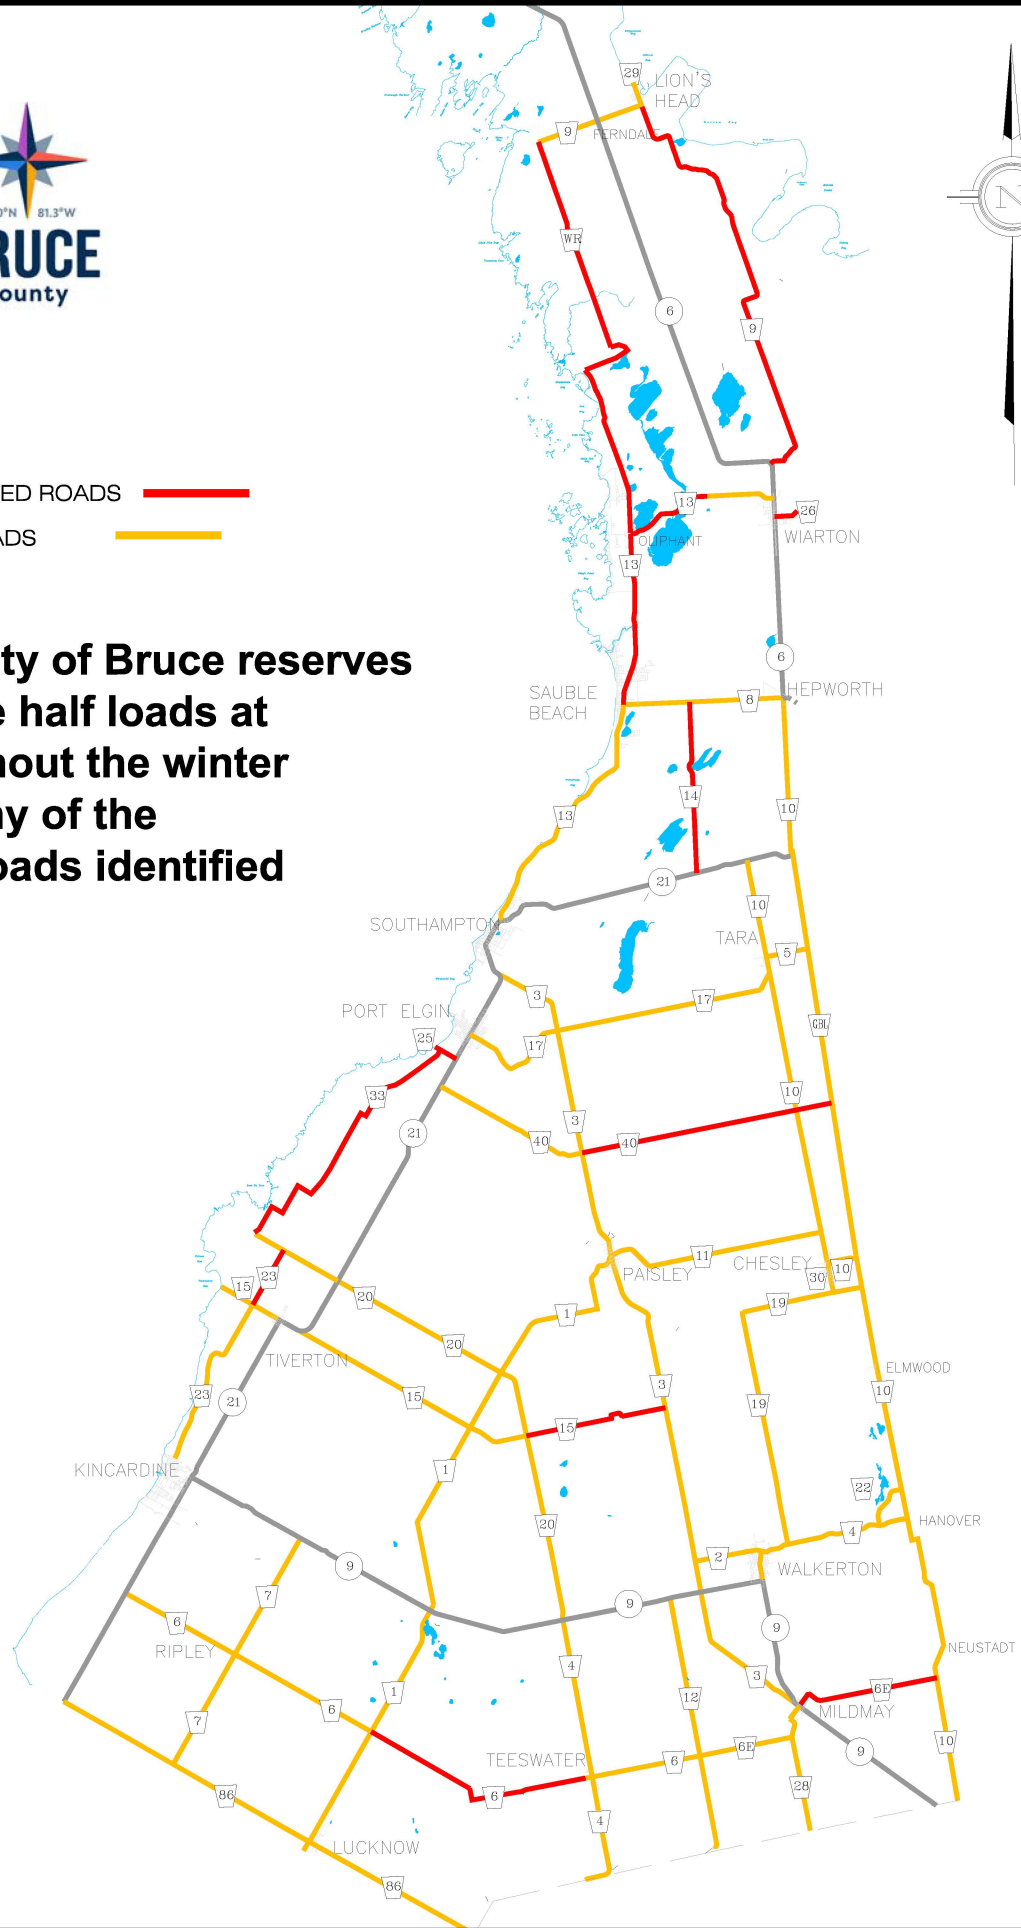

LEGEND

- LOAD RESTRICTED ROADS —
- FULL LOAD ROADS —

NOTE: The County of Bruce reserves the right to place half loads at any time throughout the winter and spring on any of the load restricted roads identified in red

**TRANSPORTATION DEPARTMENT
LOAD POSTED ROADS**