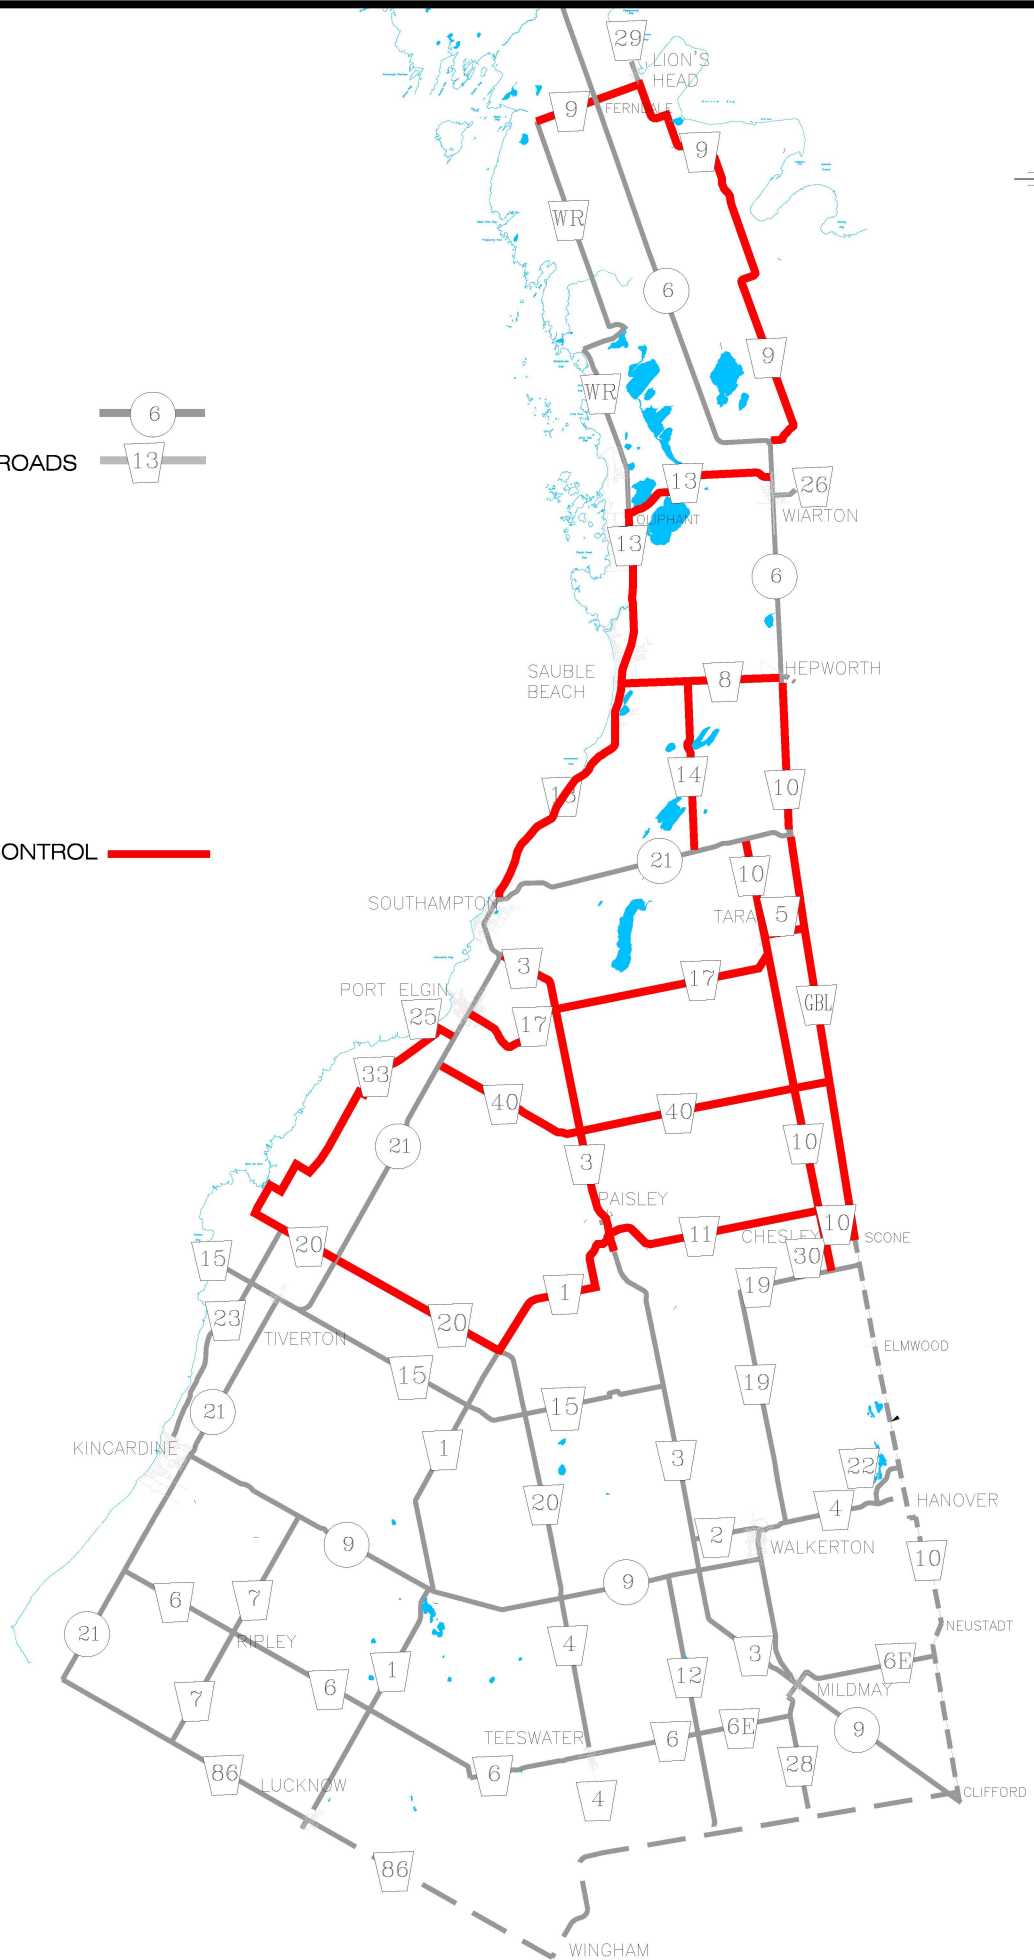

LEGEND

M. T. O. ROADS

BRUCE COUNTY ROADS

2025 NORTH WEED CONTROL

BRUCE COUNTY TRANSPORTATION

VEGETATION MANAGEMENT