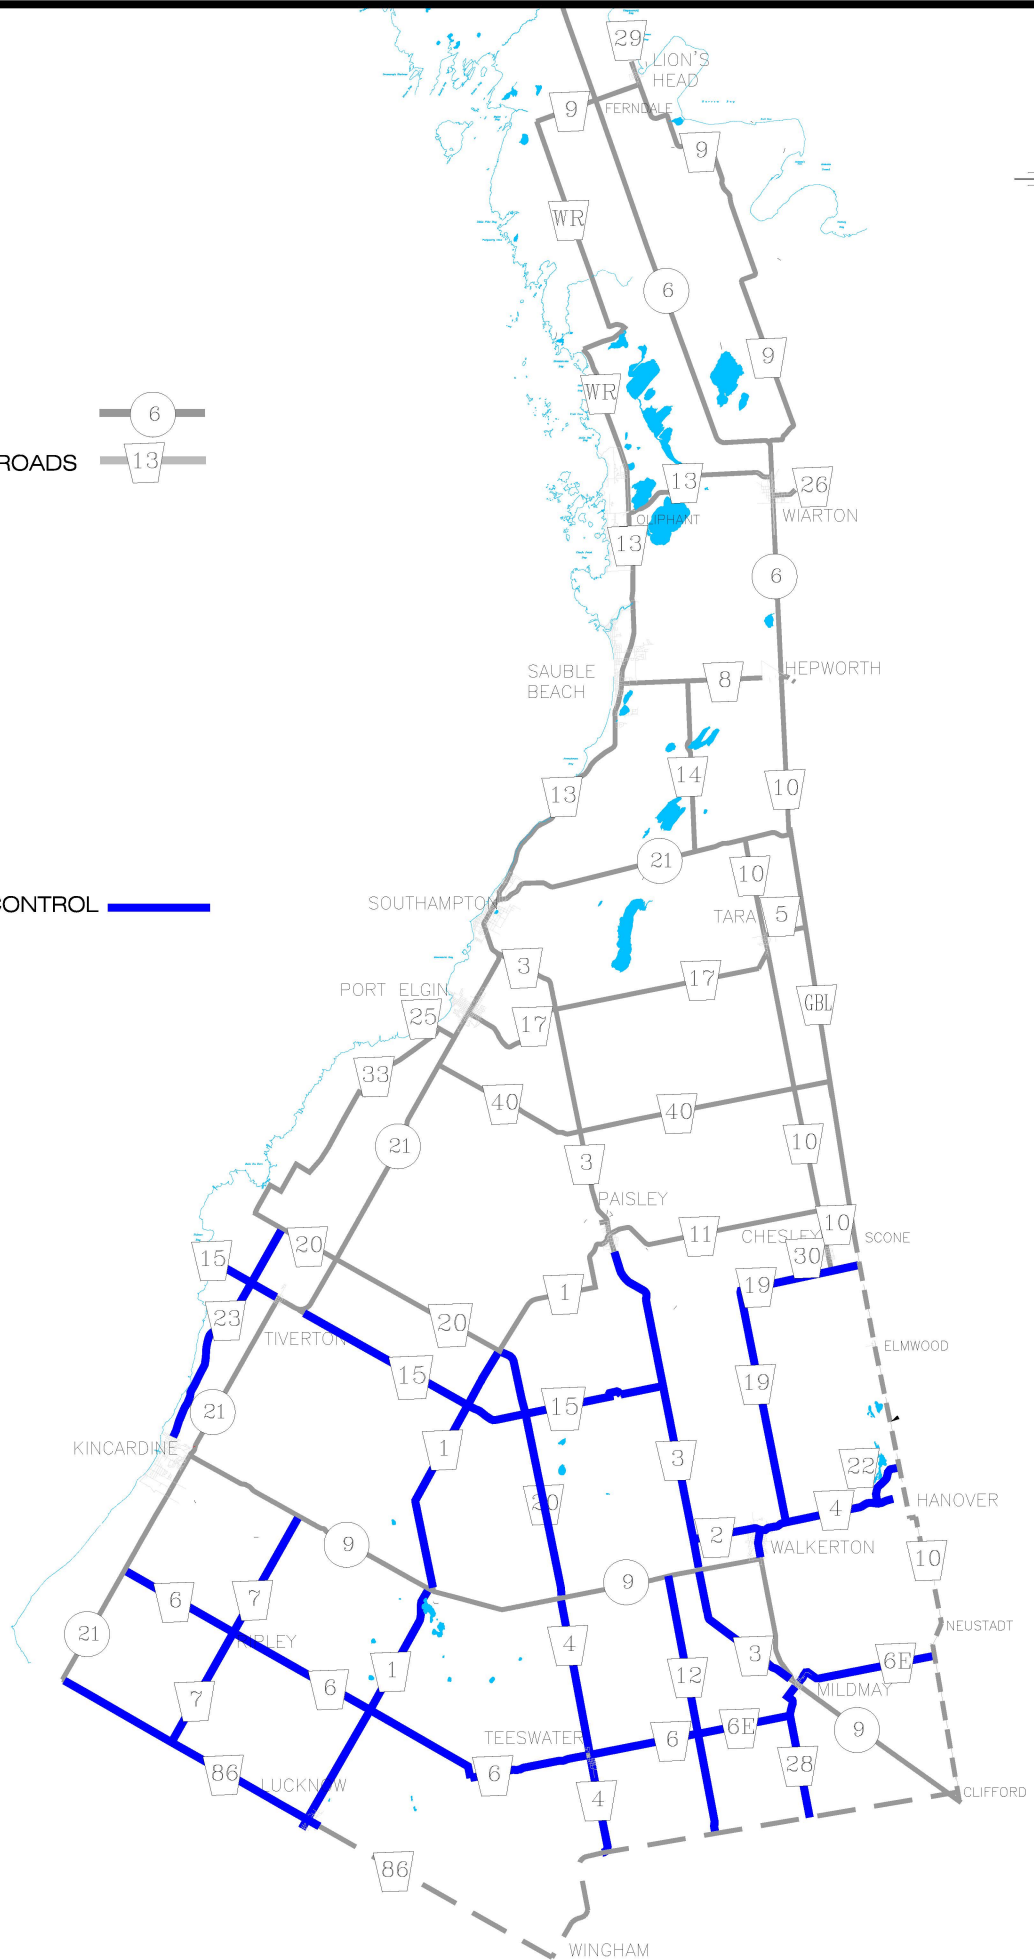

LEGEND

M. T. O. ROADS

BRUCE COUNTY ROADS

2026 SOUTH WEED CONTROL

BRUCE COUNTY TRANSPORTATION

VEGETATION MANAGEMENT