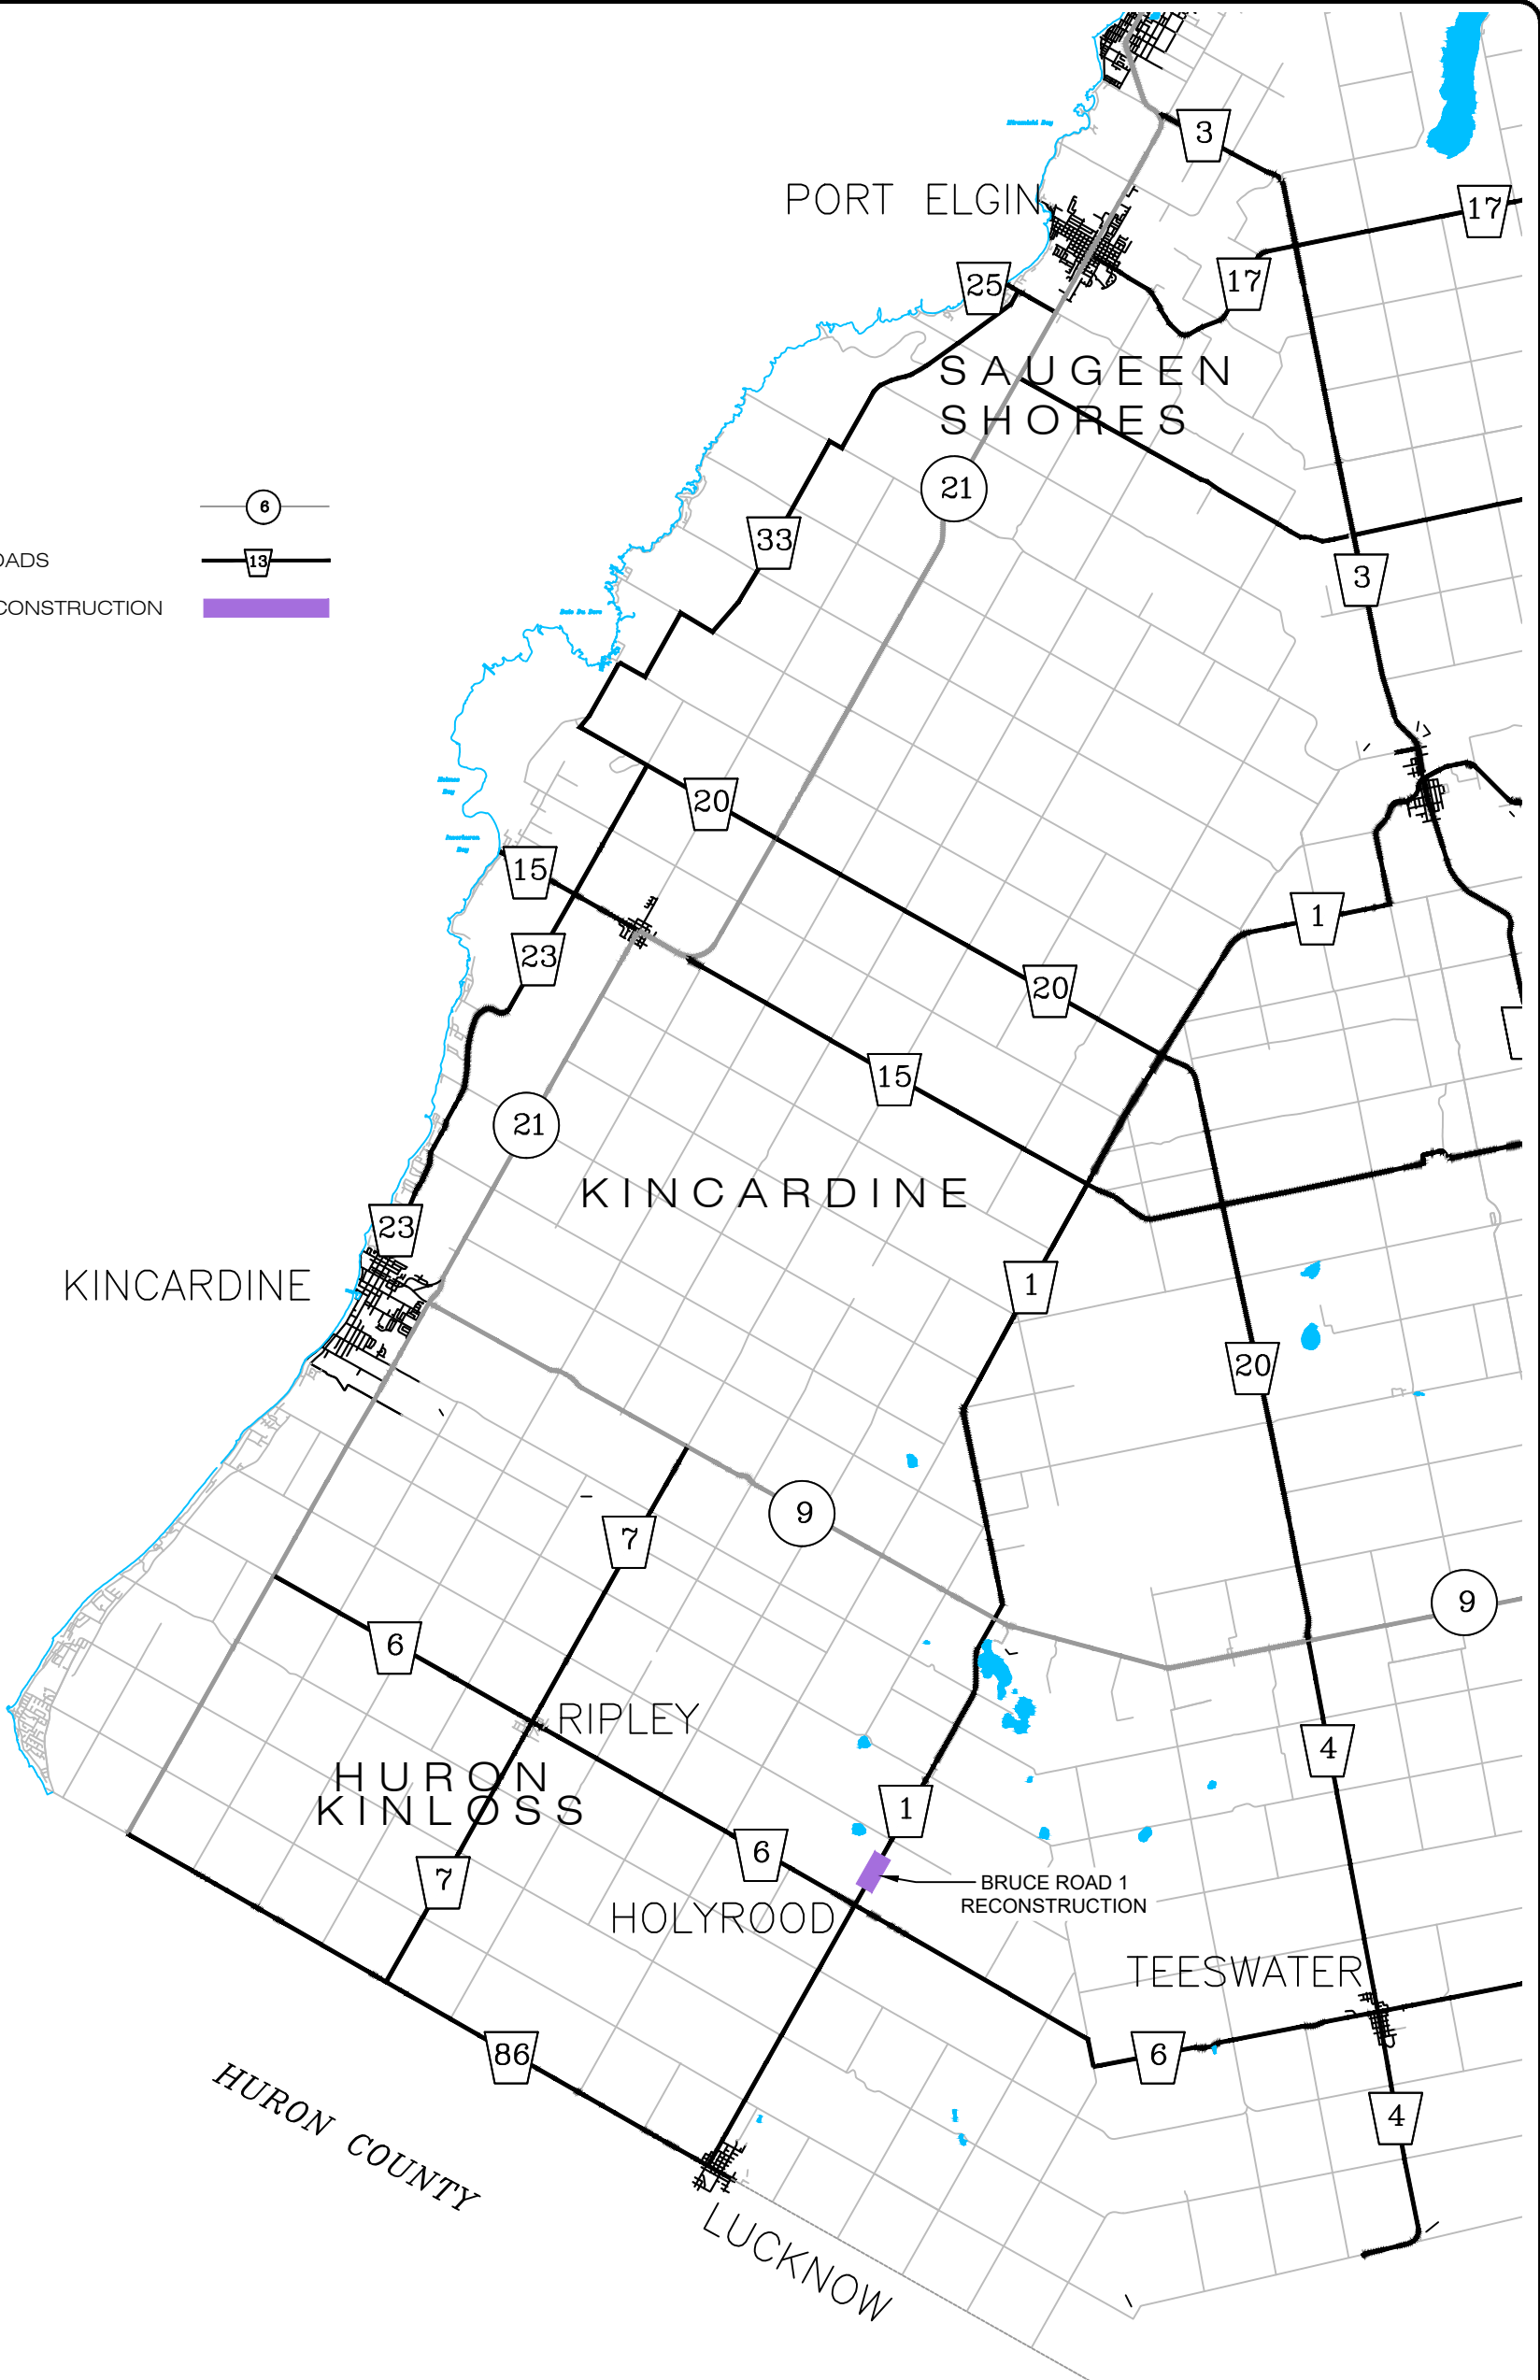

LEGEND

MTO ROADS

BRUCE COUNTY ROADS

BRUCE ROAD 1 RECONSTRUCTION

BRUCE ROAD 1
RECONSTRUCTION
SITE LOCATION 2025

DESIGN	N/A
DRAWN	N/A
APPROVED	N/A
DATE	2025-07-04
SCALE	N.T.S.
FILE No.	N/A
FIG. No.	1